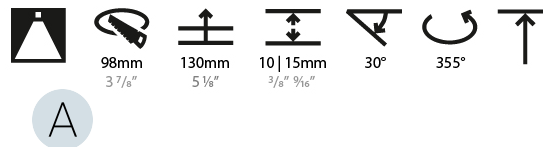

Shape: Square  
 Length (mm): 107  
 Length (in): 4 3/16  
 Width (mm): 107  
 Width (in): 4 3/16  
 Depth (mm): 112  
 Depth (in): 4 7/16  
 Ceiling Thickness (mm): 10 / 12.5 / 15  
 Ceiling Thickness (in): 3/8 or 1/2 or 9/16  
 Min. Recessing Depth (mm): 130  
 Min. Recessing Depth (in): 5 1/8  
 Light Distribution: Adjustable / Downlight  
 Weight (kg): 0.479  
 Weight (lbs): 1.06  
 Fixture Finish: SSR / BKV / CWI / CRY / HAB / LAG / UFT / ITA / RUA / RUR / MIC / FTG / MYG / TWT / LOD / PUS / FRO / FUP / KIA / POP / BLS / SPG / MEY / GOH / GUM / CHC / COM / ABZ / JAG / OBR / MOS / ROR  
 Fixture Material: Aluminum Die Cast  
 Cut-out Measurements: 98mm / 3 7/8"

**LED**

Number of LEDs: 1  
 Color Temperature (°K): 2700 / 3000 / 3500 / 4000  
 Max. Delivered Lumen (lm): 940 / 980 / 1029 / 1050  
 Nominal Lumen (lm): 1386 / 1438 / 1511 / 1542  
 CRI: >90 CRI  
 Lamp Life (hrs): 50000

**OPTICAL**

Reflector°: 20 / 40 / 60  
 Adjustability: Rotational 355°; Tilt 30°

**RATINGS AND CERTIFICATIONS**

Certified By: Certified for North American Standards  
 IP rating: IP20