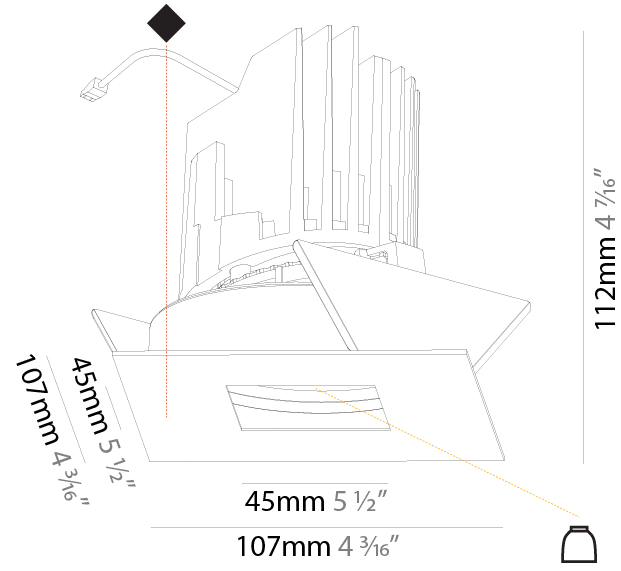

### PHYSICAL

Shape: Square  
 Length (mm): 107  
 Length (in): 4 3/16  
 Width (mm): 107  
 Width (in): 4 3/16  
 Depth (mm): 112  
 Depth (in): 4 7/16  
 Ceiling Thickness (mm): 10 / 12.5 / 15  
 Ceiling Thickness (in): 3/8 or 1/2 or 9/16  
 Min. Recessing Depth (mm): 130  
 Min. Recessing Depth (in): 5 1/8  
 Light Distribution: Adjustable / Downlight  
 Weight (kg): 0.479  
 Weight (lbs): 1.06  
 Fixture Finish: SSR / BKV / CWI / CRY / HAB / LAG / UFT / ITA / RUA / RUR / MIC / FTG / MYG / TWT / LOD / PUS / FRO / FUP / KIA / POP / BLS / SPG / MEY / GOH / GUM / CHC / COM / ABZ / JAG / OBR / MOS / ROR  
 Fixture Material: Aluminum Die Cast  
 Cut-out Measurements: 98mm / 3 7/8"

Shape: Square  
 Length (mm): 107  
 Length (in): 4 3/16  
 Width (mm): 107  
 Width (in): 4 3/16  
 Depth (mm): 112  
 Depth (in): 4 7/16  
 Ceiling Thickness (mm): 10 / 12.5 / 15  
 Ceiling Thickness (in): 3/8 or 1/2 or 9/16  
 Min. Recessing Depth (mm): 130  
 Min. Recessing Depth (in): 5 1/8  
 Light Distribution: Adjustable / Downlight  
 Weight (kg): 0.479  
 Weight (lbs): 1.06  
 Fixture Finish: SSR / BKV / CWI / CRY / HAB / LAG / UFT / ITA / RUA / RUR / MIC / FTG / MYG / TWT / LOD / PUS / FRO / FUP / KIA / POP / BLS / SPG / MEY / GOH / GUM / CHC / COM / ABZ / JAG / OBR / MOS / ROR  
 Fixture Material: Aluminum Die Cast  
 Cut-out Measurements: 98mm / 3 7/8"

**OPTICAL**

Reflector°: 20 / 40 / 60  
 Adjustability: Rotational 355°; Tilt 30°

**RATINGS AND CERTIFICATIONS**

Certified By: Certified for North American Standards  
 IP rating: IP20